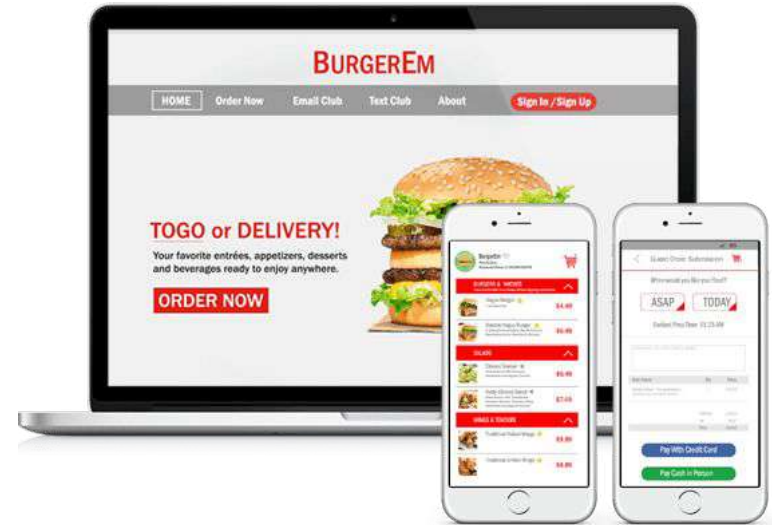

Product (Cost) - POS Software + Center Kitchen ERP

Scan QR or Follow us at [FB.com/Marvelsoft](https://www.facebook.com/Marvelsoft)

Mid-Large SME - Burger Chain Stores

Price (Sales) - POS Machine + KDS + Kiosk

Scan QR or Follow us at [FB.com/Marvelsoft](https://www.facebook.com/Marvelsoft)

Mid-Large SME - Burger Chain Stores

Place (Sales Channel) - Pickup & Delivery + Pre Order

Scan QR or Follow us at [FB.com/Marvelsoft](https://www.facebook.com/Marvelsoft)